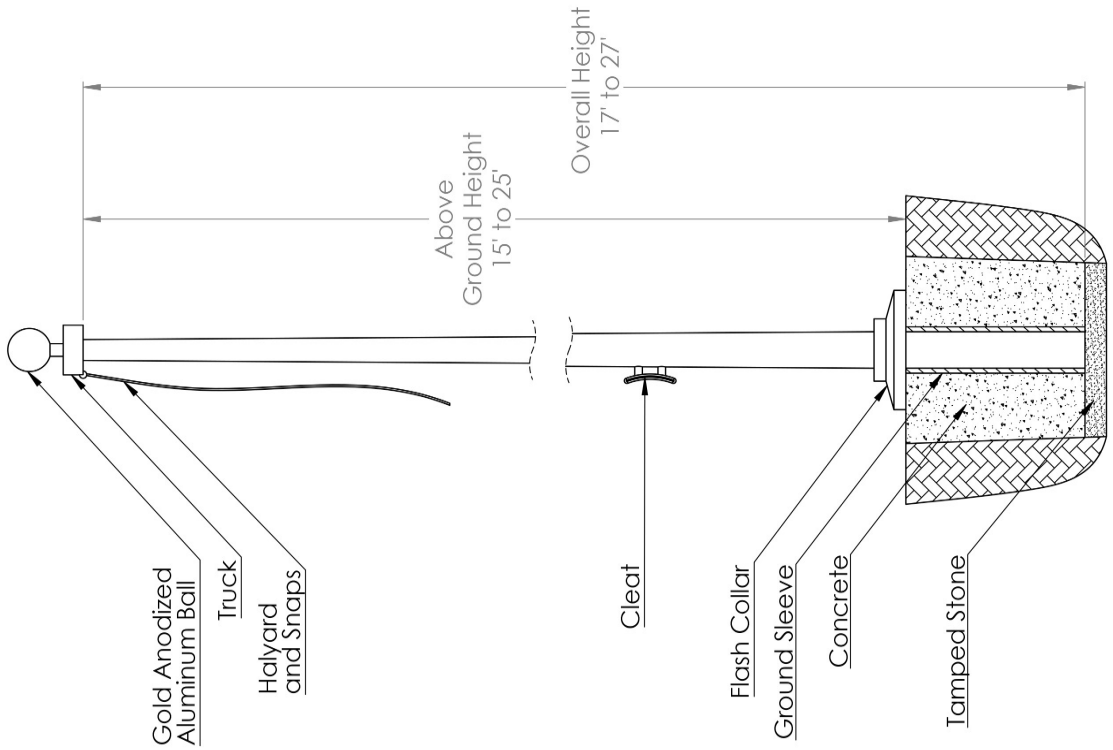

# Aura Series External Ground Set 15R-25R

## External Stationary Fiberglass Truck

## Specifications and Accessories

Above Ground Height	15'	20'	25'
Overall Height	17'	22'	27'
Butt Diameter	3.85"	4"	4.25"
Top Diameter	2.75"	2.75"	2.75"
Gold Anodized Ball	4"	4"	4"
Truck	F/G	F/G	F/G
Nylon Snaps	1 pair	1 pair	1 pair
Polyester Halyard	30' of #7	40' of #7	#7
Nylon Cleat	5.5"	5.5"	5.5"
Flash Collar	12"	12"	12"
Fiberglass Ground Sleeve	2' X 5'	2' X 5'	2' X 5'
Pole Weight (lbs.)	18	23	35
Shipping Weight (lbs.)	30	41	52
Yardarm	N/A	N/A	6'
Standard Flag Size	3' x 5'	3' x 5'	4' x 6'