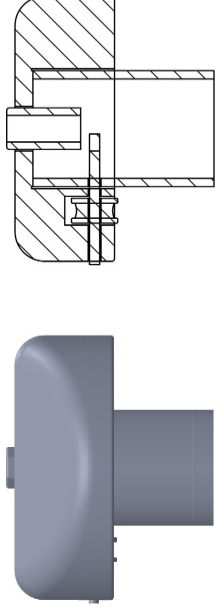

# Aura Series External Ground Set 15R-25R

## External Stationary Fiberglass Truck

## Specifications and Accessories

Above Ground Height	15'	20'	25'
Overall Height	17'	22'	27'
Butt Diameter	3.85"	4"	4.25"
Top Diameter	2.75"	2.75"	2.75"
Gold Anodized Ball	4"	4"	4"
Truck	F/G	F/G	F/G
Nylon Snaps	1 pair	1 pair	1 pair
Polyester Halyard	30' of #7	40' of #7	#7
Nylon Cleat	5.5"	5.5"	5.5"
Flash Collar	12"	12"	12"
Fiberglass Ground Sleeve	2' X 5'	2' X 5'	2' X 5'
Pole Weight (lbs.)	18	23	35
Shipping Weight (lbs.)	30	41	52
Yardarm	N/A	N/A	6'
Standard Flag Size	3' x 5'	3' x 5'	4' x 6'